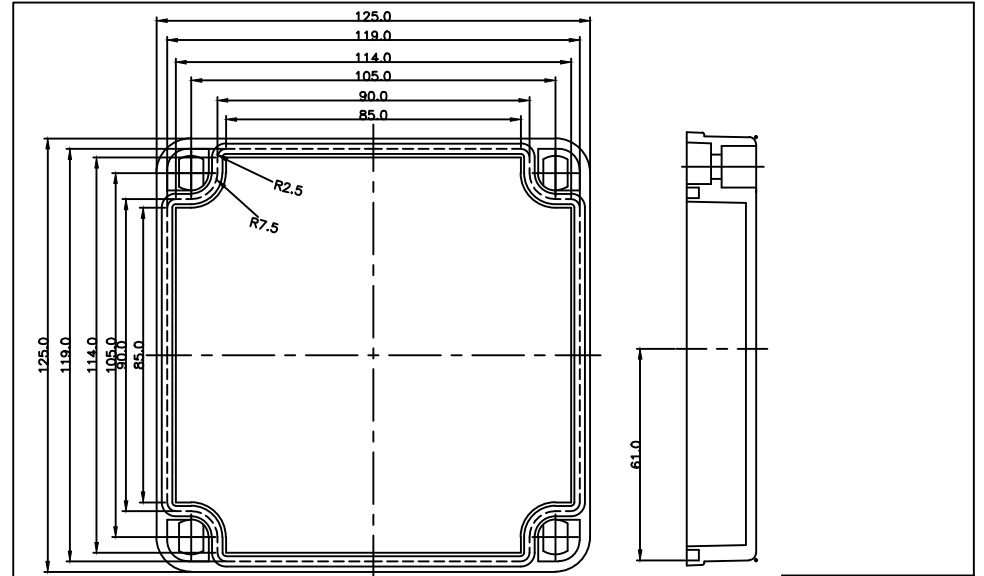

REV	DATE	BY	CHK	APP	DESCRIPTION

1212 BODY
DWG.

REV	DATE	BY	CHK	APP	DESCRIPTION

1212COVER
DWG.