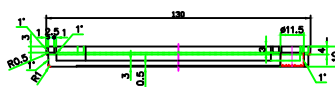

NO.	REV.	DATE	PROJECT	NO.	BY
			130x130x50(D00V)		
DWG.					

NO.	REV.	DATE	PROJECT	NO.	BY
			130x130x50(D00V)		
DWG.					