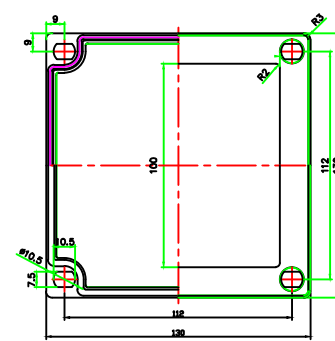

NO.	REV.	DATE	PROJECT	NO.	BY
			130x130x50(D00V)		
DWG.					

NO.	REV.	DATE	PROJECT	NO.	BY
			130x130x50(D00V)		
DWG.					