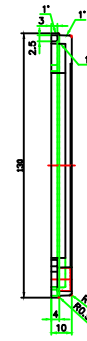

NO.	REV.	DATE	PROJECT	NO.	BY
			130x130x50(D00V)		
DWG.					

NO.	REV.	DATE	PROJECT	NO.	BY
			130x130x50(D00V)		
DWG.					