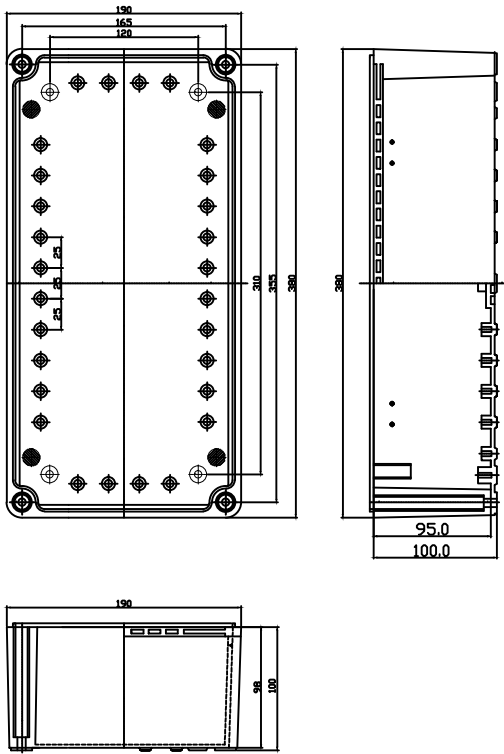

BODY

COVER

DATE	SCALE	BY	CHECKED	DESIGNED	DATE
UNIT	MM	SCALE	PROJECTION	1:1	1938
					DWG.