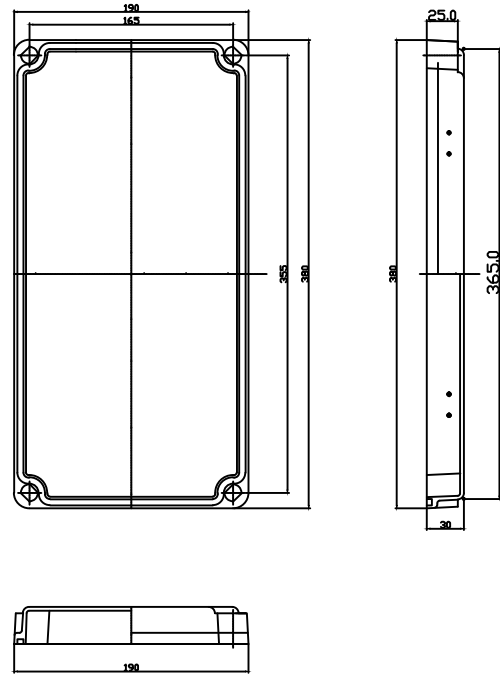

BODY

COVER

DATE	SCALE	BY	CHECKED	DESIGNED	DATE
UNIT	MM	SCALE	PROJECTION	1:1	1938
					DWG.