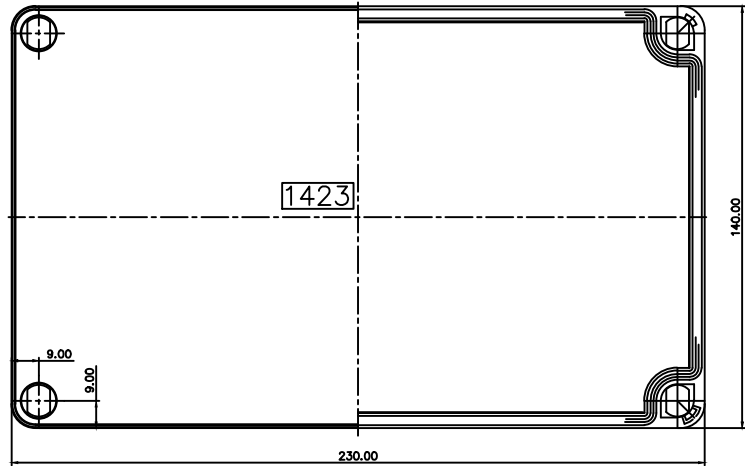

REV	DATE	BY	CHKD	APPD
1423 BODY				
DWG.				

REV	DATE	BY	CHKD	APPD
1423 COVER				
DWG.				