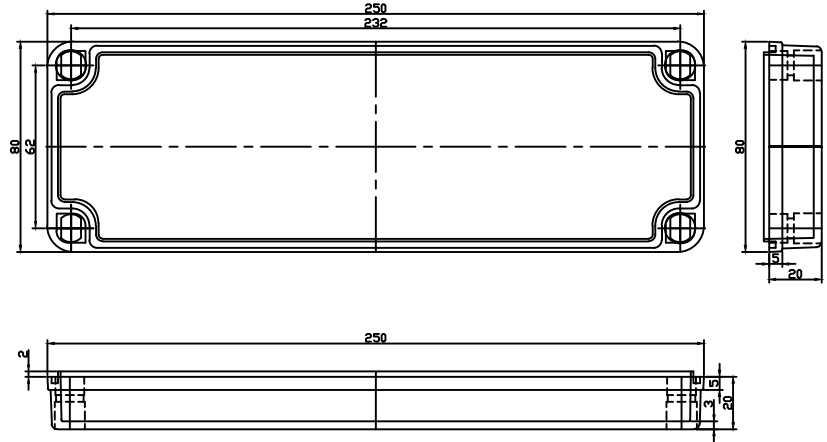

NO	REV	DATE	BY	CHK	APP
PC-MOUNT BODY					
DWG					

NO	REV	DATE	BY	CHK	APP
PC-MOUNT COVER					
DWG					